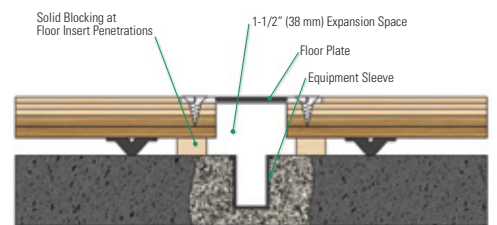

- MFMA Northern hard maple
- Two layers of 15/32" (12 mm) APA rated plywood subfloor

Wall Base Detail

Threshold Detail (Optional Accessory)

Equipment Detail (Optional Accessory)

Manufacturing:
ISO 14001:2004
CERTIFIED