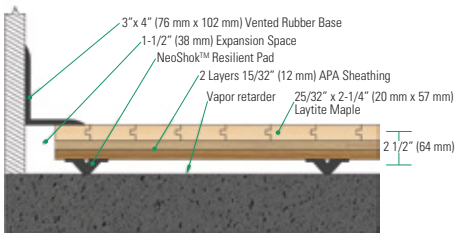

- MFMA Northern hard maple
- Two layers of 15/32" (12 mm) APA rated plywood subfloor

Wall Base Detail

Threshold Detail (Optional Accessory)

Equipment Detail (Optional Accessory)

Manufacturing:
ISO 14001:2004
CERTIFIED