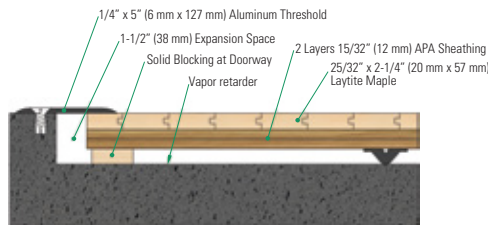

- MFMA Northern hard maple
- Two layers of 15/32" (12 mm) APA rated plywood subfloor

Wall Base Detail

Threshold Detail (Optional Accessory)

Equipment Detail (Optional Accessory)

Manufacturing:
ISO 14001:2004
CERTIFIED